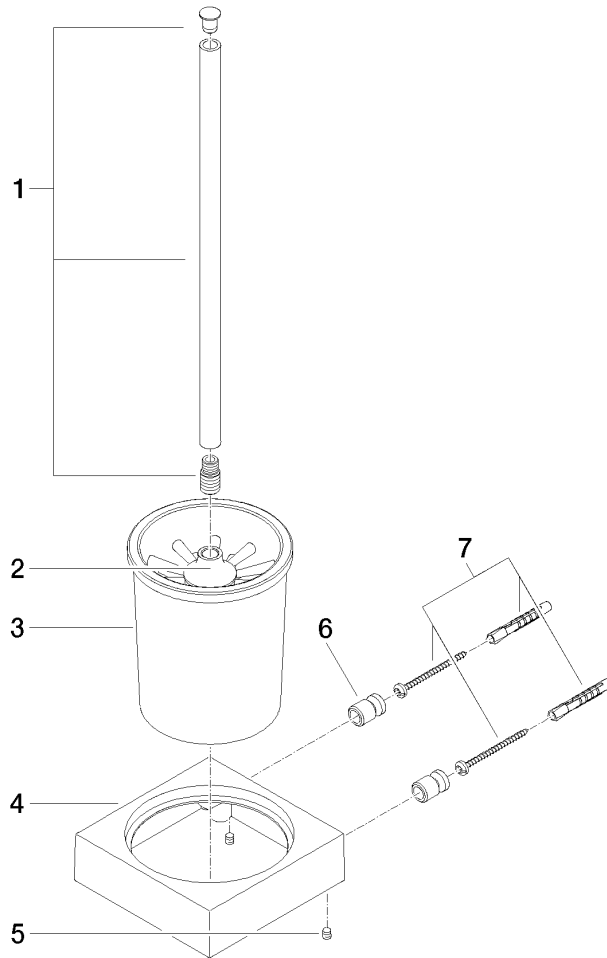

Toilet brush set wall model - Chrome

MEM

83 900 780

- crystal glass brush holder, matte
- brush, matte black
- width 118mm
- height 415 mm
- 118mm projection

Fits: MEM, CL.1, CYO

| | | |
|---|-------------------------------------|---------------|
|  | Chrome | 83 900 780-00 |
|  | Brushed Platinum | 83 900 780-06 |
|  | Platinum | 83 900 780-08 |
|  | Dark Chrome | 83 900 780-19 |
|  | Brushed Durabronze (23kt Gold) | 83 900 780-28 |
|  | Brushed Champagne (22kt Gold) | 83 900 780-46 |
|  | Champagne (22kt Gold) | 83 900 780-47 |
|  | Brushed Dark Platinum | 83 900 780-99 |

83 900 780

83 900 780

Parts for other finishes can be found here: Brushed Platinum

Spare parts list

| No. | Item Number | Name | Quantity used | Delivery time |
|-----|--------------------|------------|---------------|---------------|
| 1 | 90 20 97 507 00-00 | handle | 1 | 10 |
| 2 | 90 18 50 601 00 90 | brush | 1 | 2 |
| 3 | 90 90 04 008 00 82 | glass | 1 | 2 |
| 4 | 08 23 01 505-00 | holder | 1 | 10 |
| 5 | 90 31 11 004 00 90 | pin | 2 | 2 |
| 6 | 08 17 20 726 90 | holder | 2 | 2 |
| 7 | 05 17 20 726 02 90 | fixing set | 1 | 2 |